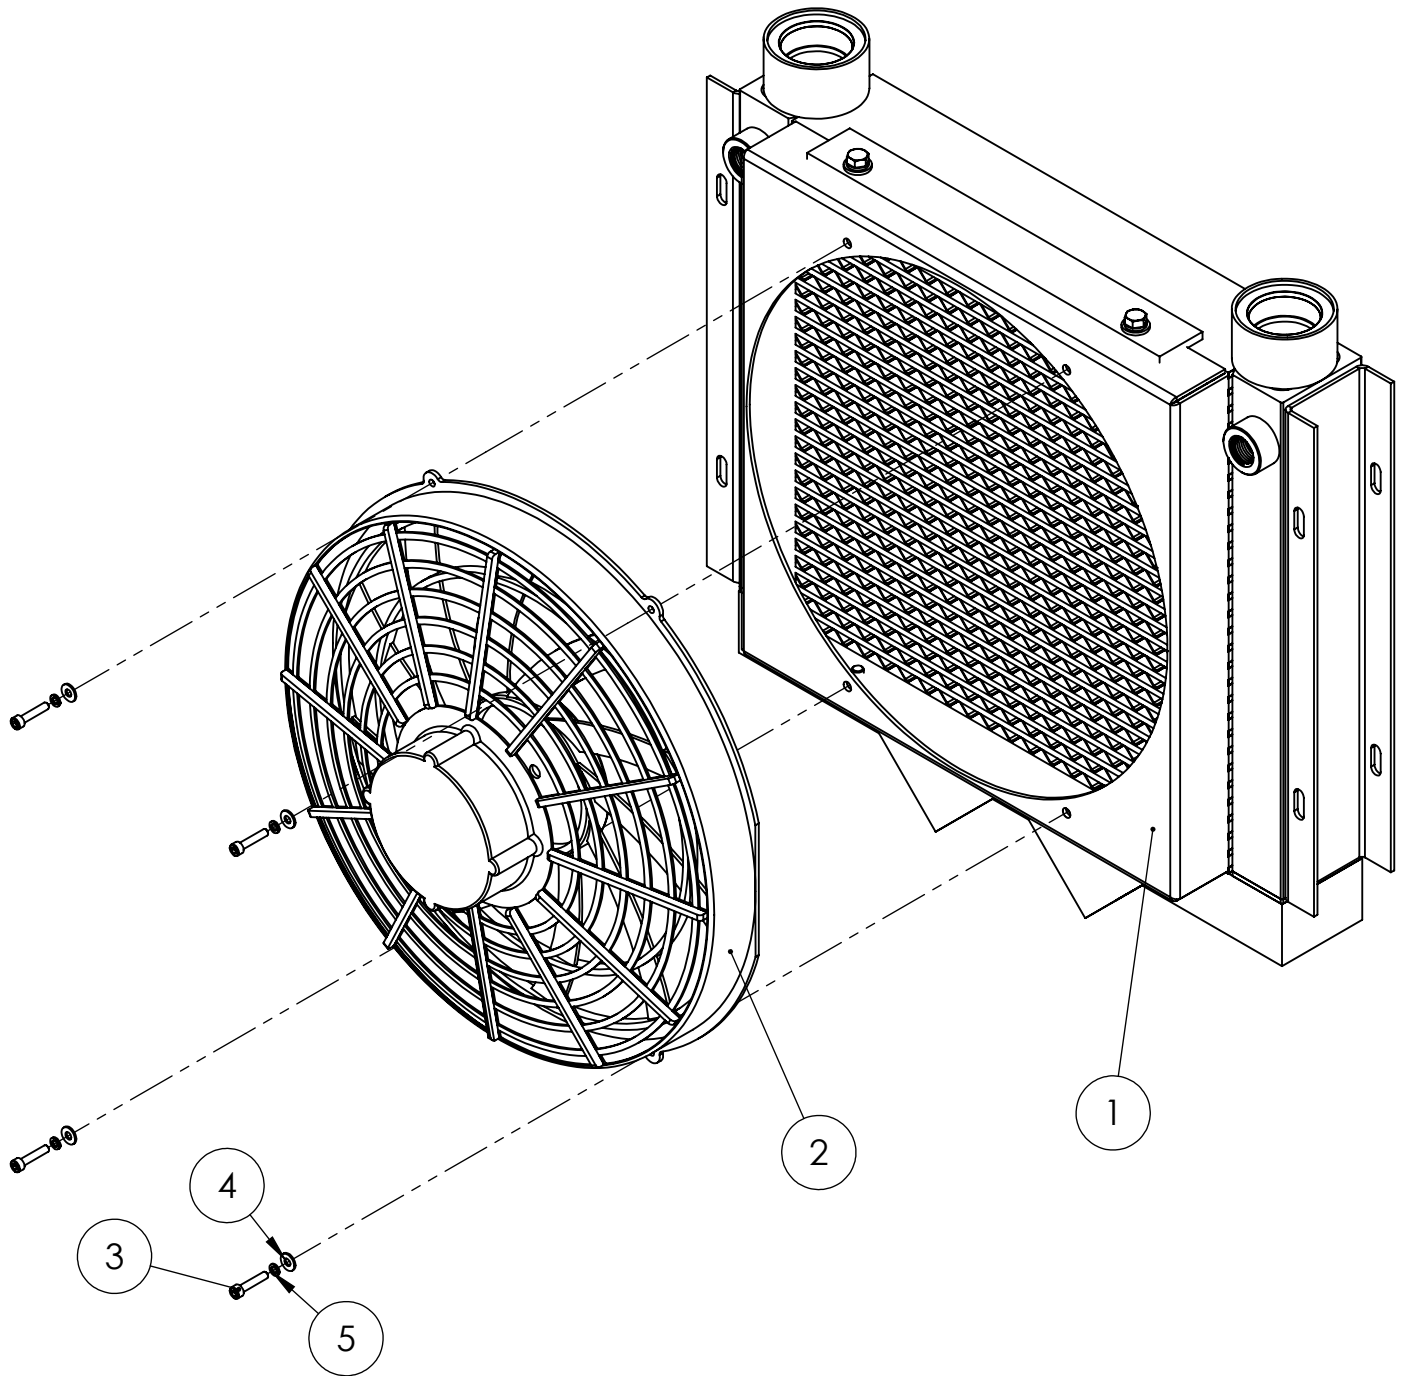

27-1012-0004 - 16in Cooler with 16in Brushless Fan

ITEM NO.	Part Number	QTY.	DESCRIPTION
1	27-1099-0003	1	16x16x3 Core With Bypass
2	27-2075-0010	1	16" Fan - Brushless
3	BOLT-M5x25-SOCH-SS	4	Metric Socket Head Cap Bolt M5x25x25 - Hex - Stainless Steel - 316
4	WASHER-#10-FLAT-SS	4	Narrow Flat Washer - #10 - Stainless Steel - 316
5	WASHER-#10-SPLIT-SS	4	Spring Lock Washer - #10 - Stainless Steel - 316

27-1012-0004 - 16in Cooler with 16in Brushless Fan